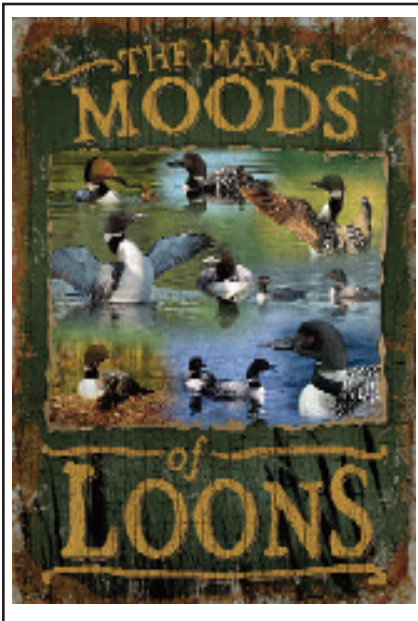

# WHAT'S NEW???

North Dakota  
Barrel line

Brew Shots  
Minnesota & Wisconsin

Emoji Line  
MN, ND, SD, WI, IA

Bartenders Friend Openers

Diamond Ring Keyrings  
MN, ND & Wisc

Wood Plaques

Minnesota Nice  
North Dakota Nice  
also available